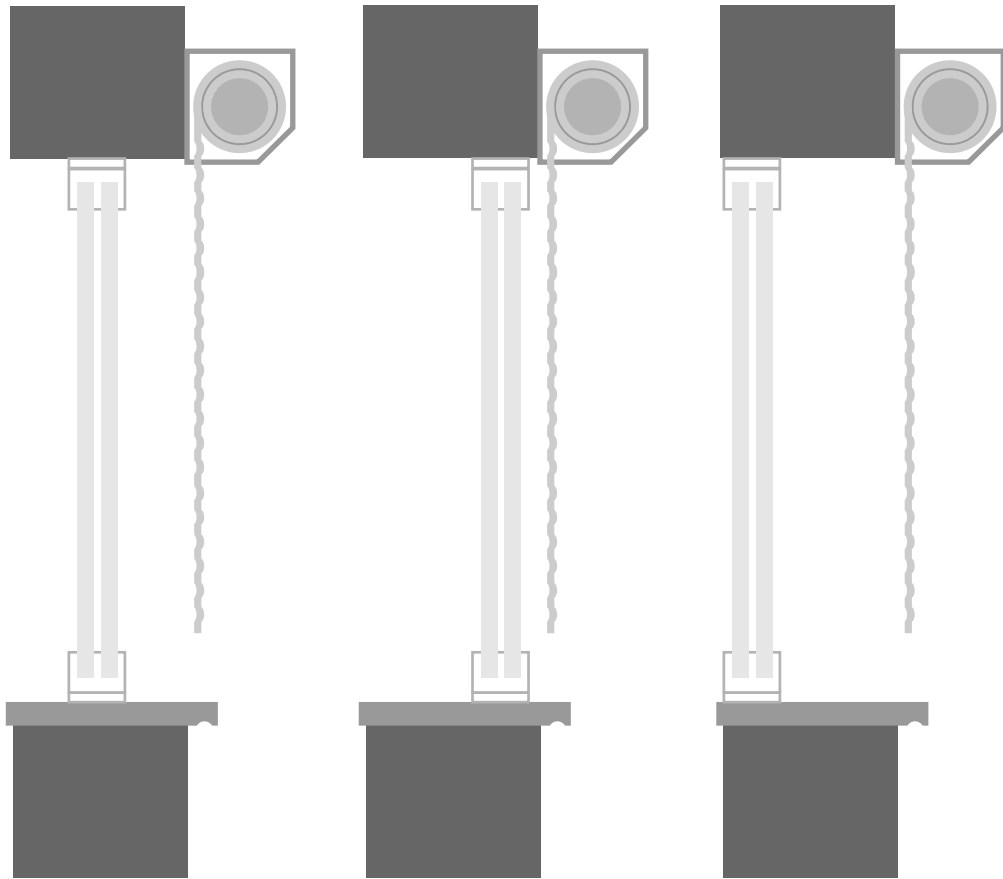

MOUNTING POSITION OPTIONS FOR ROLLER SHUTTERS WITH
SUNSEEKER ULTRASLIM / PATIO DOORS

(a) ON FASCIA WALL

(b) UNDER CANOPY/ROOF

OPTIONS FOR WINDOWS/DOORS: CASING SIDE MOUNTED ON FACADE

OPTIONS FOR WINDOWS/DOORS: CASING TOP MOUNTED FROM OVERHANG